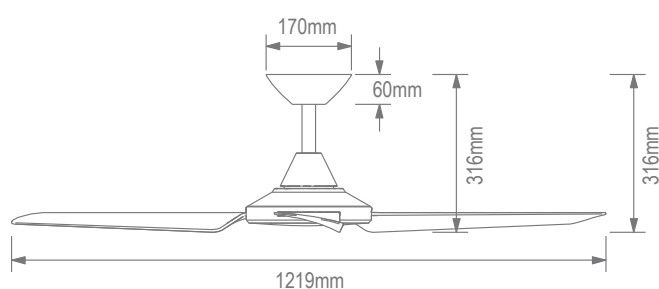

Diagrams / Additional

Item No.	Variant	
	Blk	Whi
AXIS-48	60020	60021
CFA-DR1	60100	60101
CFA-WC1	60110	

CFA: Ceiling Fan, DR: Downrod, WC: Wall Controller